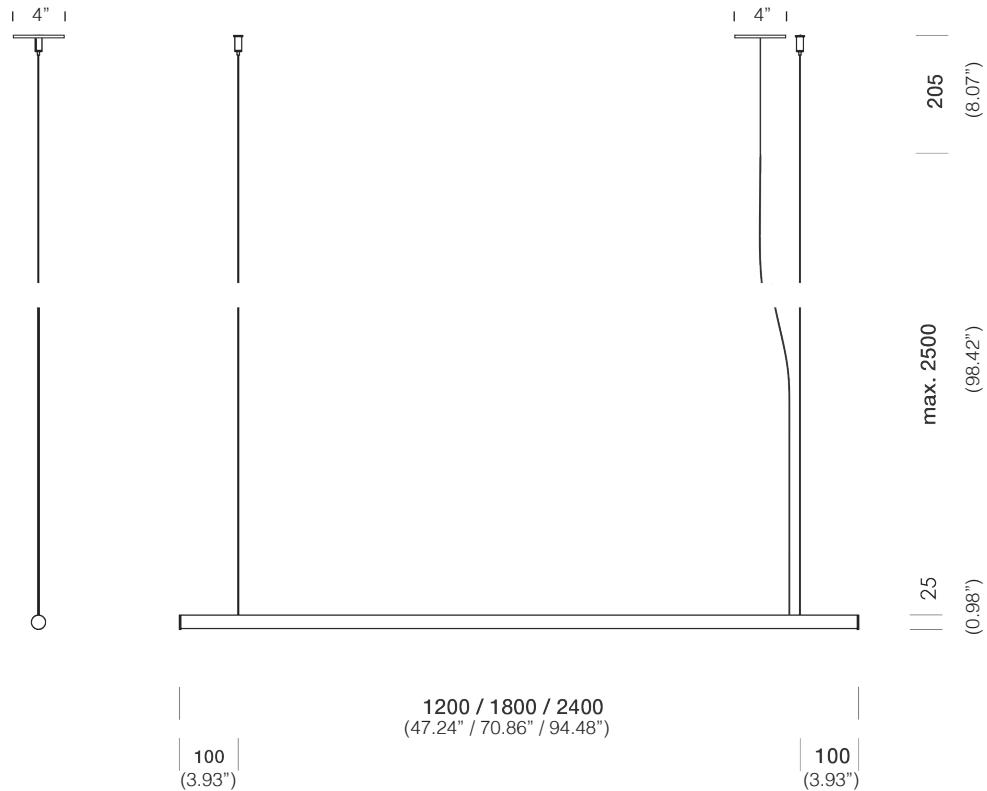

BOOMER LINE

SUSPENSION

TYPE:

PROJECT NAME:

boomer line 1200 3000K dim

white painted
black painted

T86H8DWLD
T86H8DZLD

boomer line 1200 2700K dim

white painted
black painted

T86H7DWLD
T86H7DZLD

boomer line 1800 3000K dim

white painted
black painted

T86H10DWLD
T86H10DZLD

boomer line 1800 2700K dim

white painted
black painted

T86H9DWLD
T86H9DZLD

boomer line 2400 3000K dim

white painted
black painted

T86H12DWLD
T86H12DZLD

boomer line 2400 2700K dim

white painted
black painted

T86H11DWLD
T86H11DZLD

SPECIFICATION SHEET

ORDERING INFO

Model (Order Code)

Voltage

Dimming

Please note:

277V is only compatible with 0-10V dimming

1. ☐ 120V
   ☐ 277V

1. ☐ LTE (Leading/Trailing Edge Dim)
   ☐ 010V (0-10V)

Installation note: Comes with a 4" backplate that mounts to a standard junction box

Luminart

WWW.LUMINARTLIGHTING.COM

Last updated: 02/24/20